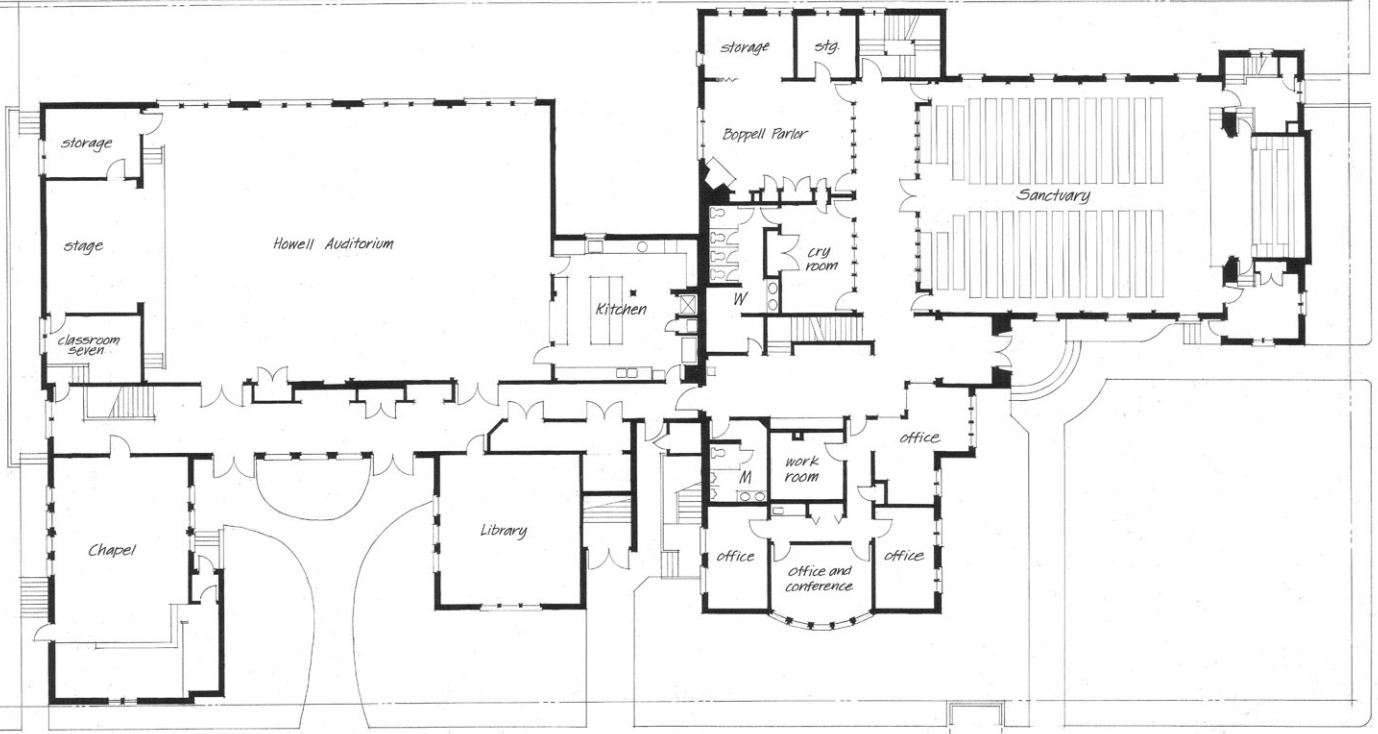

Alley

West Side Presbyterian Church - Main Floor Level

California Avenue

EXISTING: MAIN LEVEL

Spokane Street

Alley

West Side Presbyterian Church - Main Floor Level

California Avenue

PROPOSED: MAIN LEVEL

Spokane Street

*West Side Presbyterian Church - Lower Floor Level*

EXISTING: LOWER LEVEL

*West Side Presbyterian Church - Lower Floor Level*

PROPOSED: LOWER LEVEL

*West Side Presbyterian Church - Upper Floor Level*

EXISTING: UPPER LEVEL

*West Side Presbyterian Church - Upper Floor Level*

PROPOSED: UPPER LEVEL