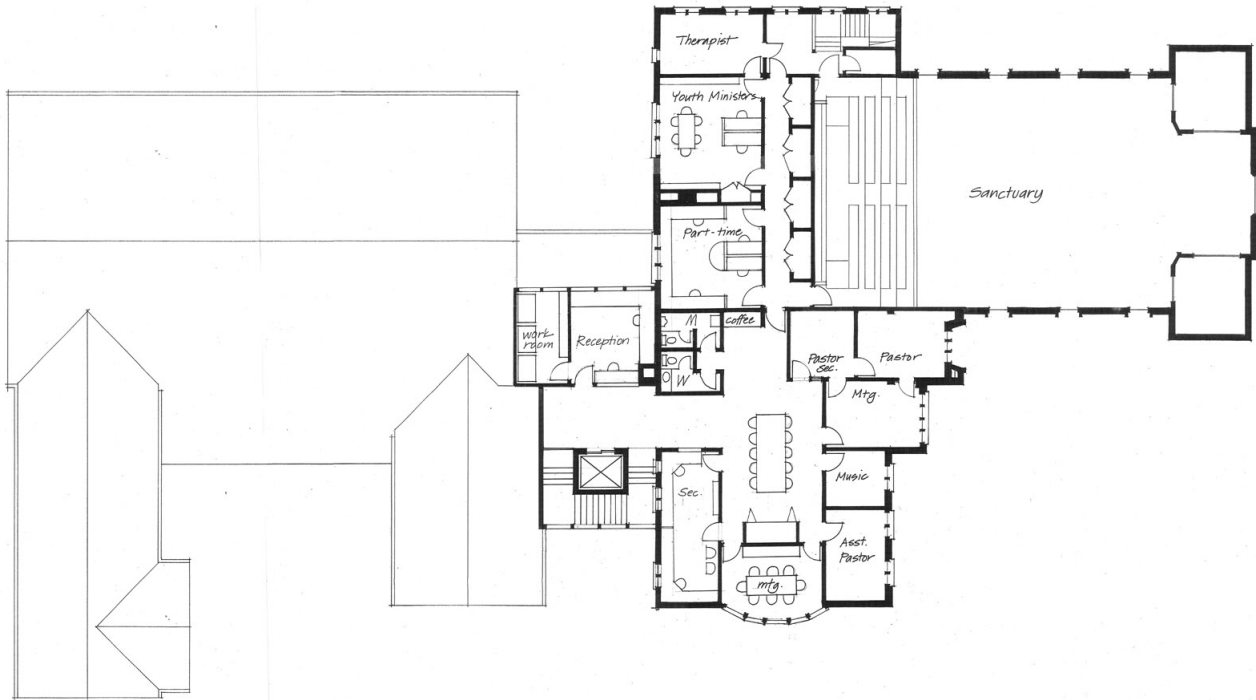

PROPOSED: MAIN LEVEL

Spokane Street

*West Side Presbyterian Church - Lower Floor Level*

EXISTING: LOWER LEVEL

*West Side Presbyterian Church - Lower Floor Level*

PROPOSED: LOWER LEVEL

*West Side Presbyterian Church - Upper Floor Level*

EXISTING: UPPER LEVEL

*West Side Presbyterian Church - Upper Floor Level*

PROPOSED: UPPER LEVEL