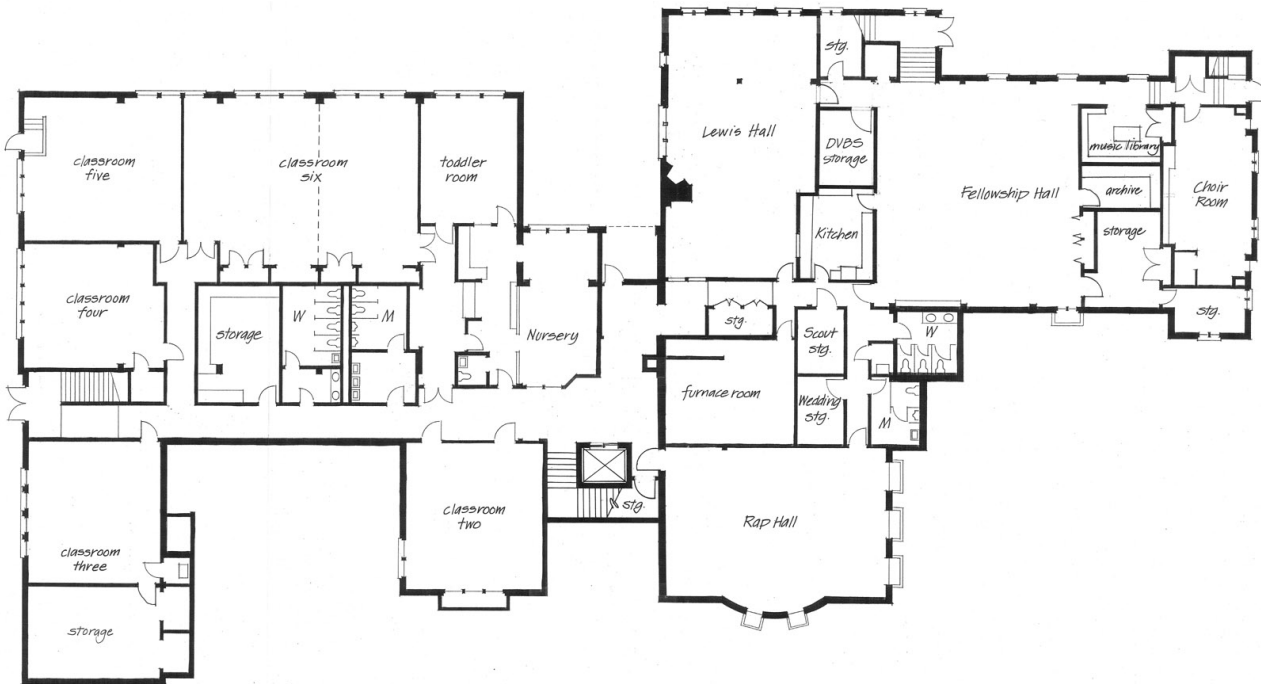

PROPOSED: MAIN LEVEL

Spokane Street

*West Side Presbyterian Church - Lower Floor Level*

EXISTING: LOWER LEVEL

*West Side Presbyterian Church - Lower Floor Level*

PROPOSED: LOWER LEVEL

*West Side Presbyterian Church - Upper Floor Level*

EXISTING: UPPER LEVEL

*West Side Presbyterian Church - Upper Floor Level*

PROPOSED: UPPER LEVEL