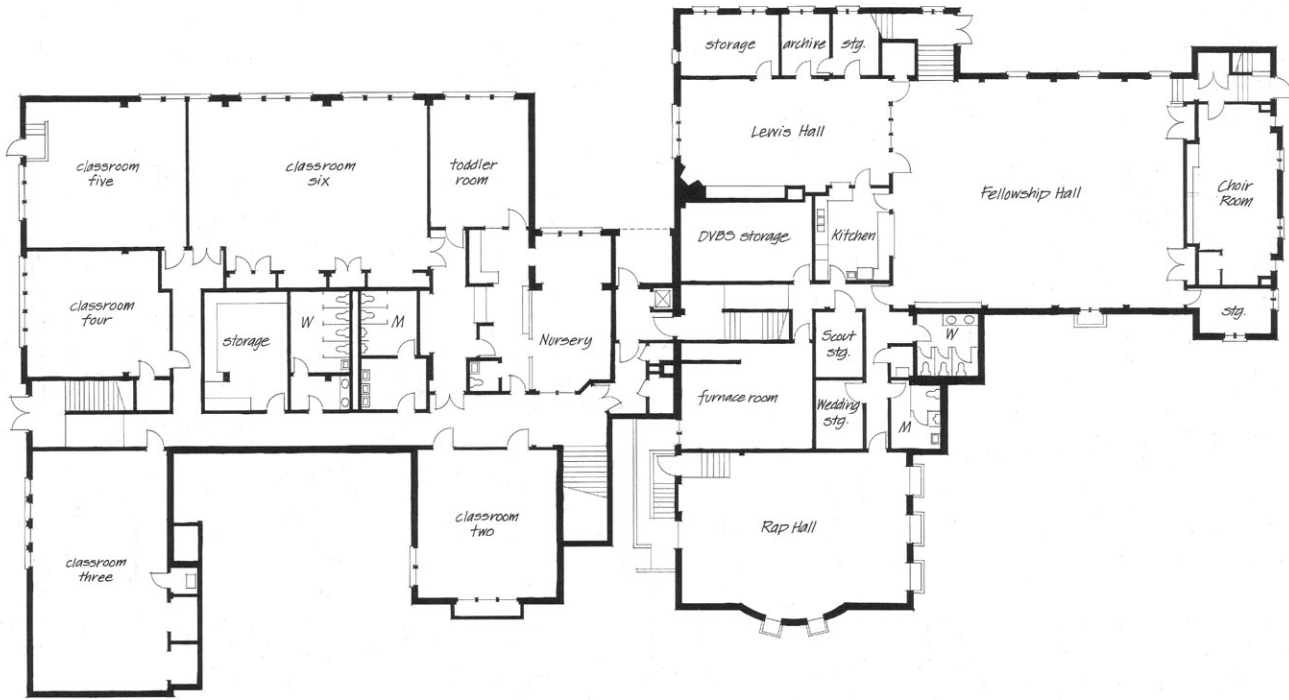

Alley

West Side Presbyterian Church - Main Floor Level

California Avenue

EXISTING: MAIN LEVEL

Spokane Street

Alley

West Side Presbyterian Church - Main Floor Level

California Avenue

PROPOSED: MAIN LEVEL

Spokane Street

*West Side Presbyterian Church - Lower Floor Level*

EXISTING: LOWER LEVEL

*West Side Presbyterian Church - Lower Floor Level*

PROPOSED: LOWER LEVEL

*West Side Presbyterian Church - Upper Floor Level*

EXISTING: UPPER LEVEL

*West Side Presbyterian Church - Upper Floor Level*

PROPOSED: UPPER LEVEL