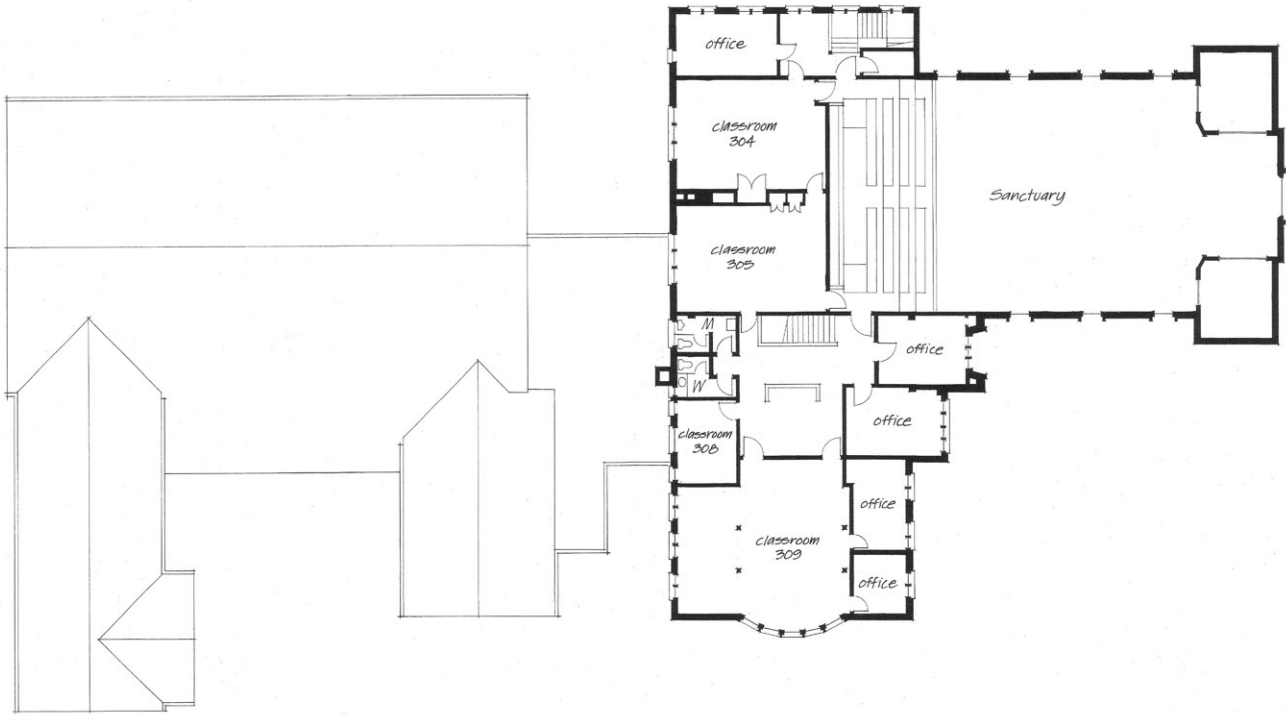

PROPOSED: MAIN LEVEL

Spokane Street

*West Side Presbyterian Church - Lower Floor Level*

EXISTING: LOWER LEVEL

*West Side Presbyterian Church - Lower Floor Level*

PROPOSED: LOWER LEVEL

*West Side Presbyterian Church - Upper Floor Level*

EXISTING: UPPER LEVEL

*West Side Presbyterian Church - Upper Floor Level*

PROPOSED: UPPER LEVEL