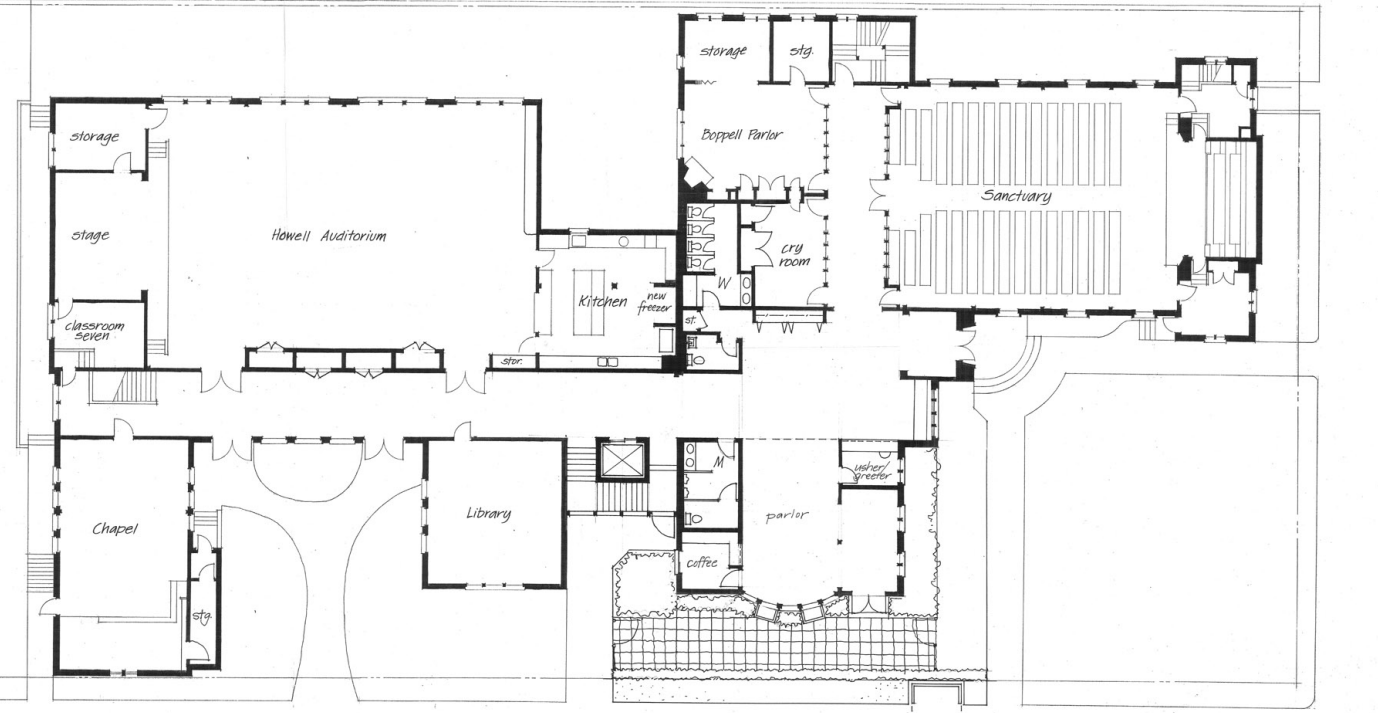

Alley

West Side Presbyterian Church - Main Floor Level

California Avenue

EXISTING: MAIN LEVEL

Spokane Street

Alley

West Side Presbyterian Church - Main Floor Level

California Avenue

PROPOSED: MAIN LEVEL

Spokane Street

*West Side Presbyterian Church - Lower Floor Level*

EXISTING: LOWER LEVEL

*West Side Presbyterian Church - Lower Floor Level*

PROPOSED: LOWER LEVEL

*West Side Presbyterian Church - Upper Floor Level*

EXISTING: UPPER LEVEL

*West Side Presbyterian Church - Upper Floor Level*

PROPOSED: UPPER LEVEL