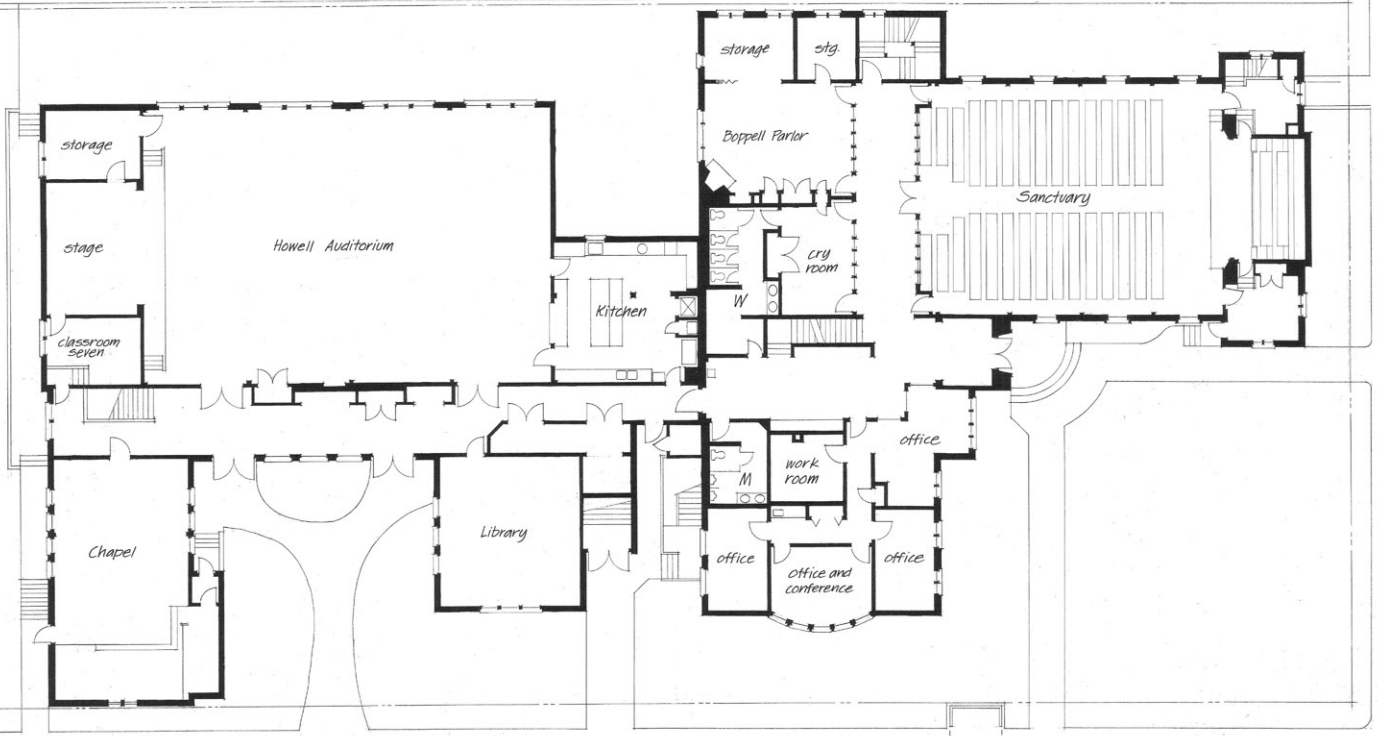

Alley

West Side Presbyterian Church - Main Floor Level

California Avenue

EXISTING: MAIN LEVEL

Spokane Street

Alley

West Side Presbyterian Church - Main Floor Level

California Avenue

PROPOSED: MAIN LEVEL

Spokane Street