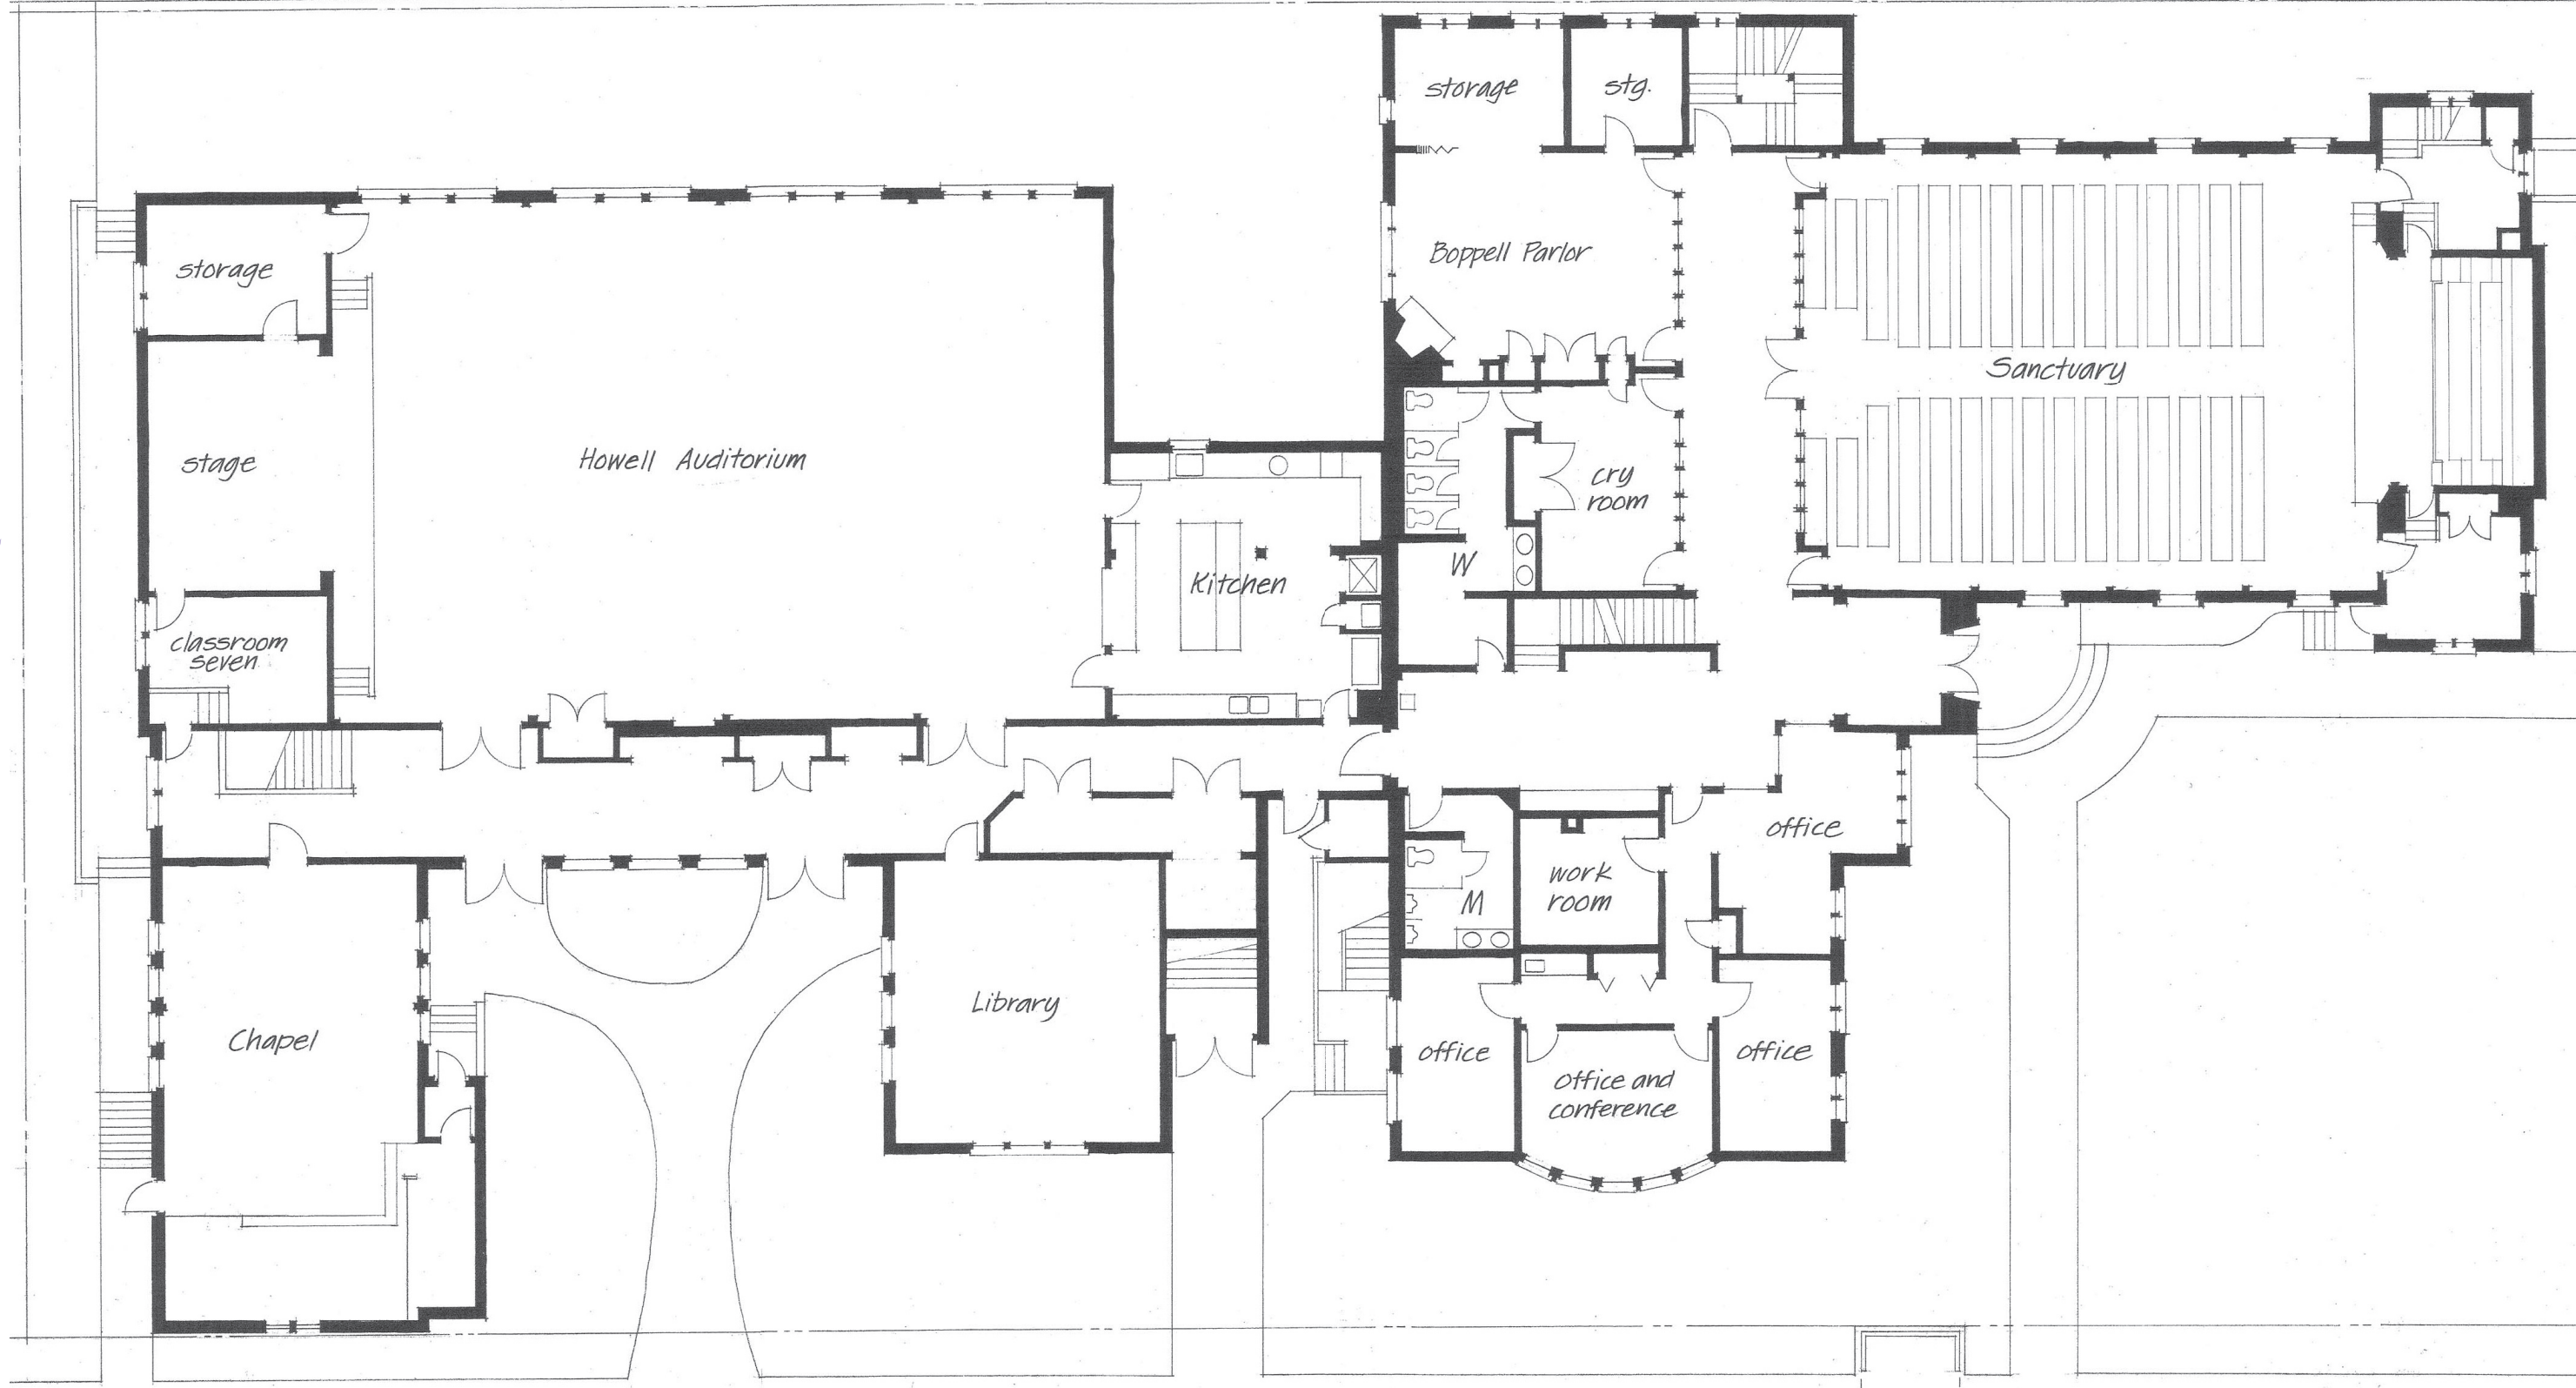

Alley

West Side Presbyterian Church - Main Floor Level

Existing

California Avenue

0 5 10 20 feet

North -